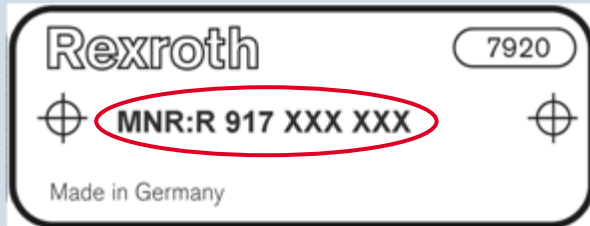

Bosch-Repair Service

Type plate Production before January 2004

Type plate Production after January 2004

Type plate Production after April 2005

Getting support.....

**Find type code and send
it via e-mail to:**