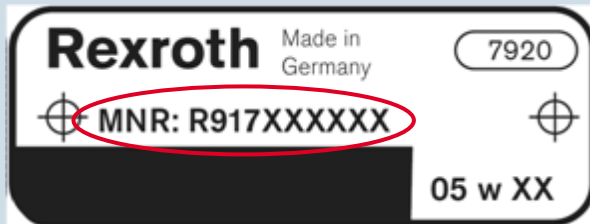

Bosch-Repair Service

Type plate Production before January 2004

Type plate Production after January 2004

Type plate Production after April 2005

Getting support.....

**Find type code and send
it via e-mail to:**